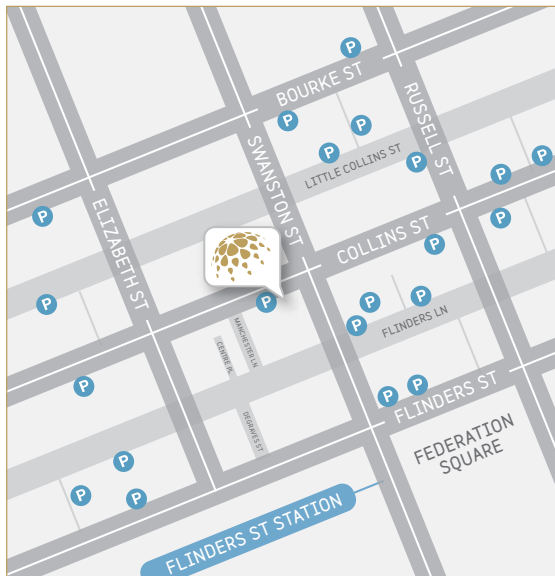

REFERRAL CARD

Clinic Name

Shade Appointment Date & Time

Patient’s Name

Dentist Comments

How to find us

If driving, we're in close proximity to a number of paid parking facilities – at various prices – as marked on the map.

If you are travelling by train, we're a short walk from Flinders St Station. Just walk Northbound on Swanston St and take a left at Collins St.

If taking the tram, we're opposite Stop 6 on routes 11, 42, 48, 109 and 112 which run along Collins St.

You'll find us at Level 1, 233 Collins St.

Additional details

We're also close to a number of other tram routes:

- **Swanston St**
Routes 1, 2, 3a, 5, 6, 8, 16, 64, 67 & 72
- **Elizabeth St**
Routes 19, 57 & 59
- **Bourke St**
Routes 86, 95 & 96
- **Flinders St**
Routes 70 & 75